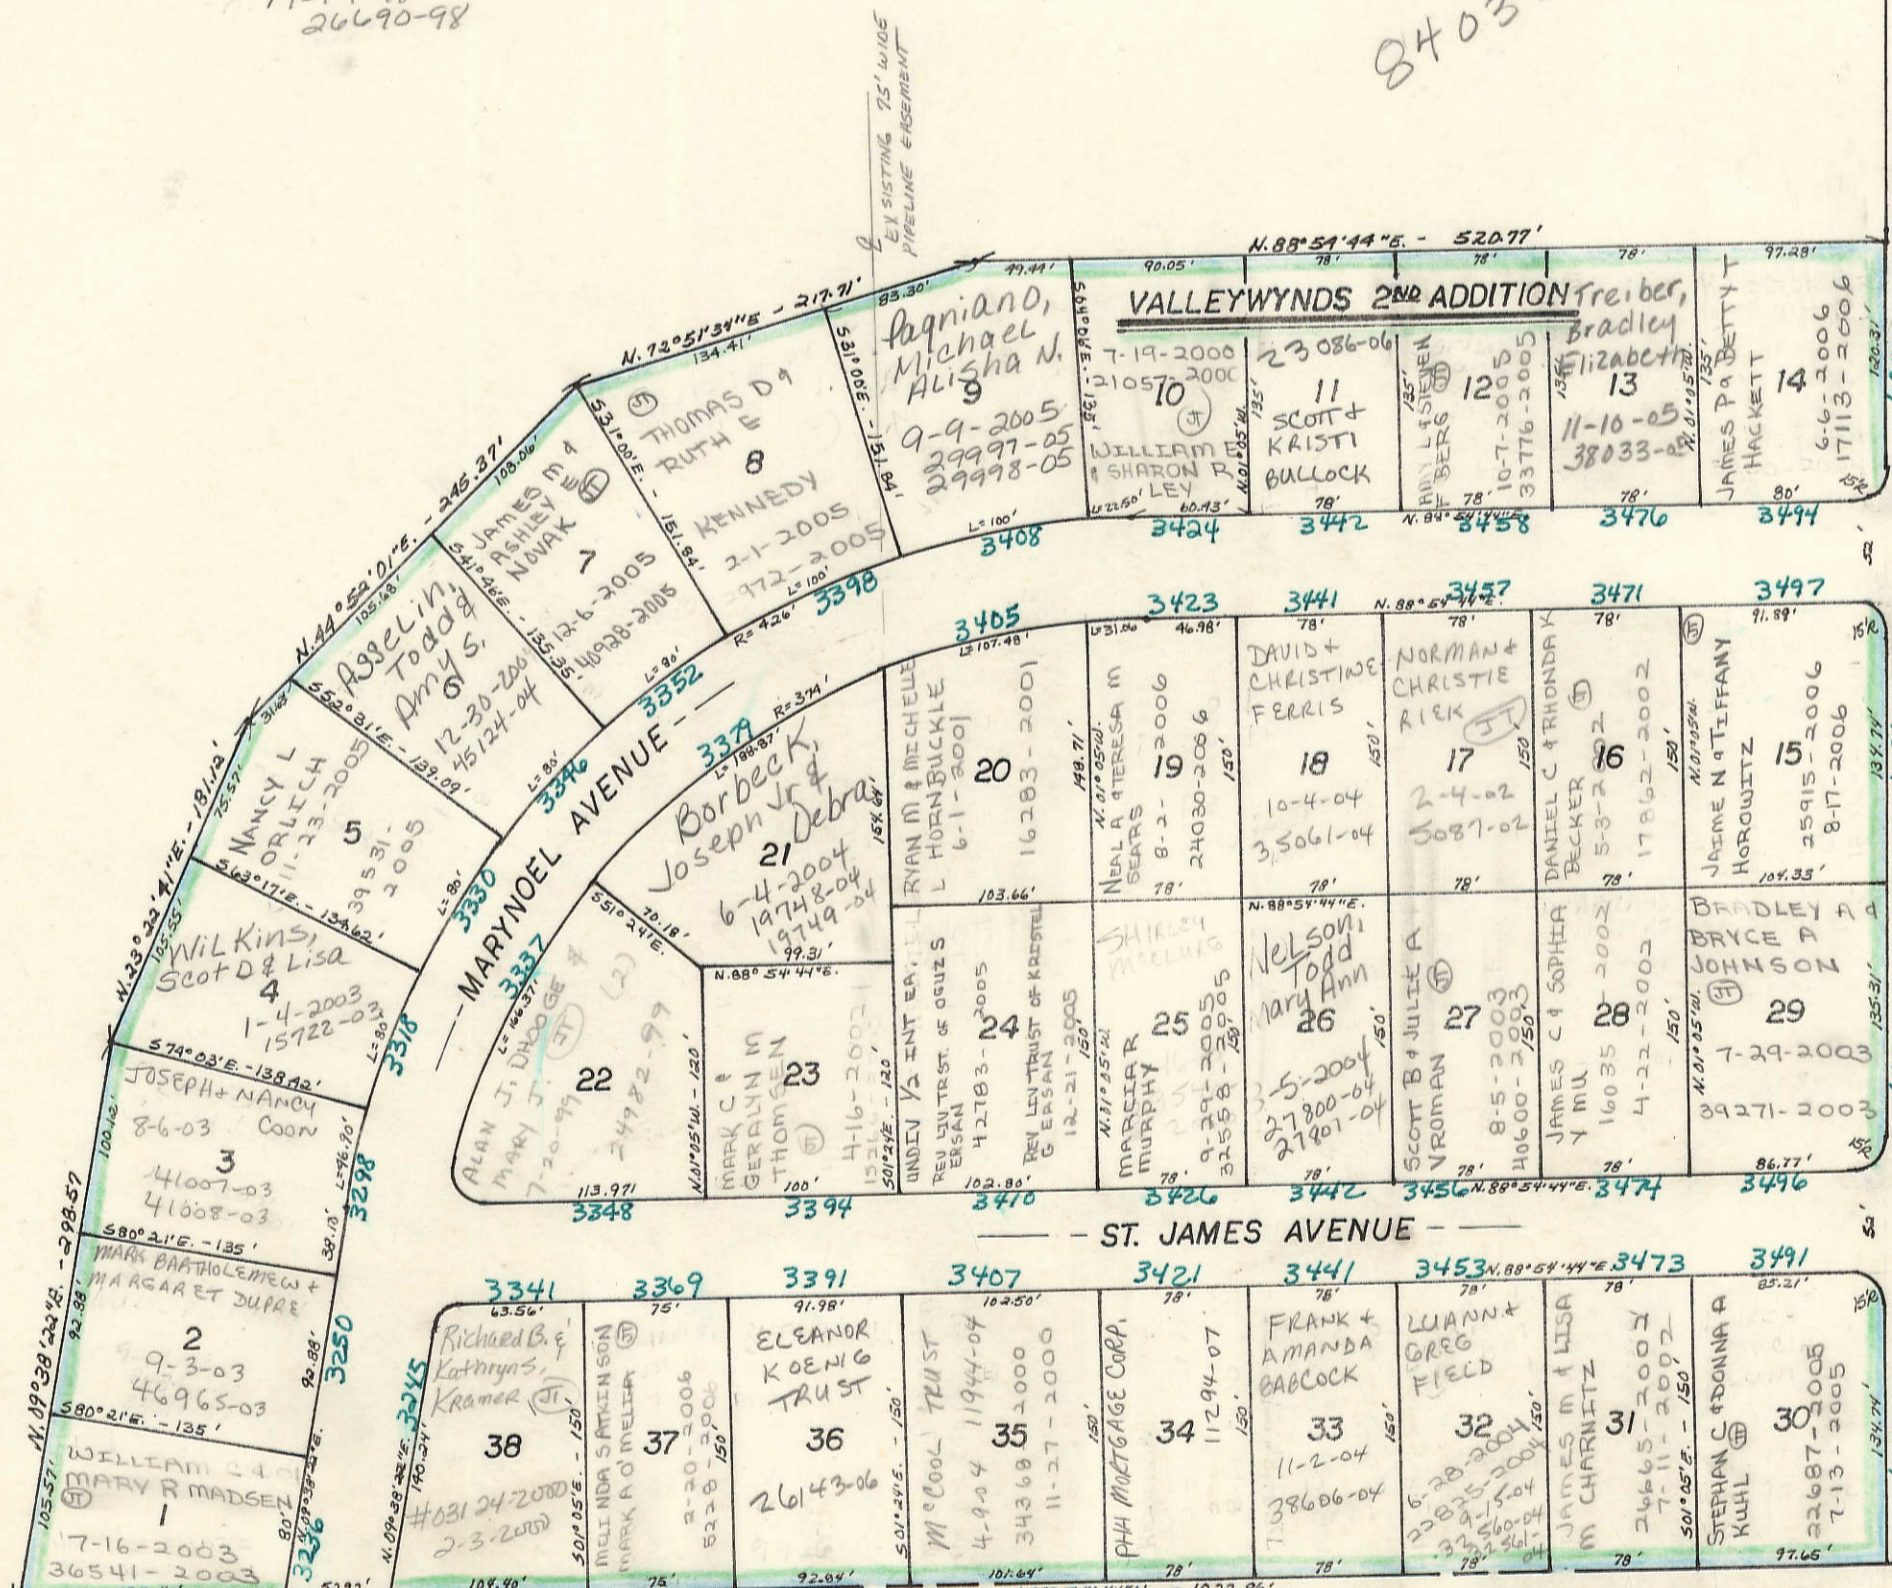

35

JOHN NOEL
MICHAEL NOEL
ANN FERNANDEZ
9-2-88 cot
13265-2004
4-20-2004

7-17-98
26690-98

840351002

49

53

DEVILS GLEN ROAD
SURVEY # 2004-0603
3-26-2004

TRANSFER PAGE 25-2307

BLANKS TO:
JOHN NOEL
ANN FERNANDEZ + Michael Noel
8-1-41
3-17-82
10-15-97

G-10

2

VALLEYWYNDS ADDITION AT
CROW VALLEY

TRANSFER PAGE 25-2280

HOPEWELL AVE.